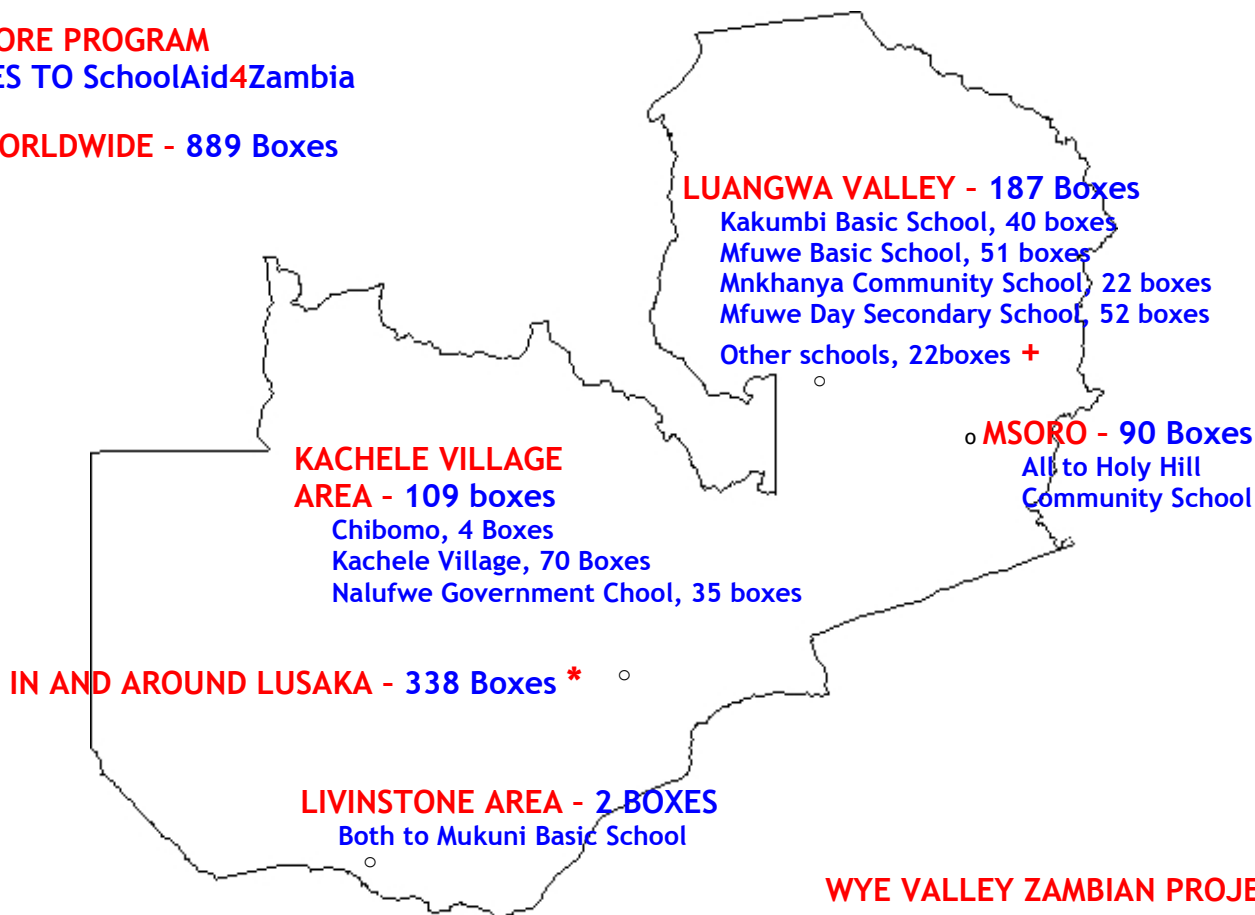

WHERE HAVE WE SENT OUR BOXES

IN OUR CORE PROGRAM

745 BOXES TO SchoolAid4Zambia

TOTAL WORLDWIDE - 889 Boxes

WYE VALLEY ZAMBIAN PROJECT

Libala Basic School	1 box Kabwata
Basic School	5 boxes
Mkandawire Basic School	2 boxes
Chilenje Basic School	2 boxes
Luyando Orphanage	5 boxes
Total 15 Boxes	

+ LUANGWA VALLEY - First time boxes

Katemo Basic
Mwandakwisano Basic
Matula Primary
Malimba Community
Chiutika Primary
Uyoba Community
Kawaza Basic
Nsefu Basic
Katapila Community
Kapita Community
Yosefe Basic

*	
Good Shepherd Ministries	72 boxes **
St. Stephens	25 boxes
Chainda Basic School	46 boxes
David Livingstone Community School	26 boxes
Peter Phiri	46 boxes
Manaca Community School	28 boxes
Burma Road School	9 boxes
Kutemwa School, Chongwe	27 boxes
Old MacDonald's Farm Project	3 boxes
George Compound Disabled School	9 boxes
Jedidiah Learning Steps	15 boxes
Taonga Community School	23 boxes
Chileshe Chepala	9 boxes
Total 338 boxes	

OTHER BOXES TO ZAMBIA

Chawama Basic School, Lusaka	1 box
Matilyo Basic School, Central Province	1 box
Mawimba Bush Camp Basic School	1 box
Itshi-Tezhi Basic School	1 box
Mukini Basic School, Livingstone	2 boxes
Total 6 Boxes	